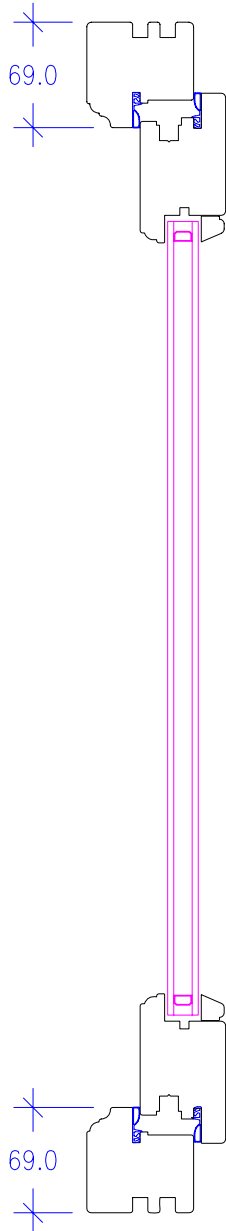

Fully Glazed Door

Part Glazed Door with
Midrail & 42mm raised
& fielded panel.

Horizontal Section

Vertical Section

Vertical Section