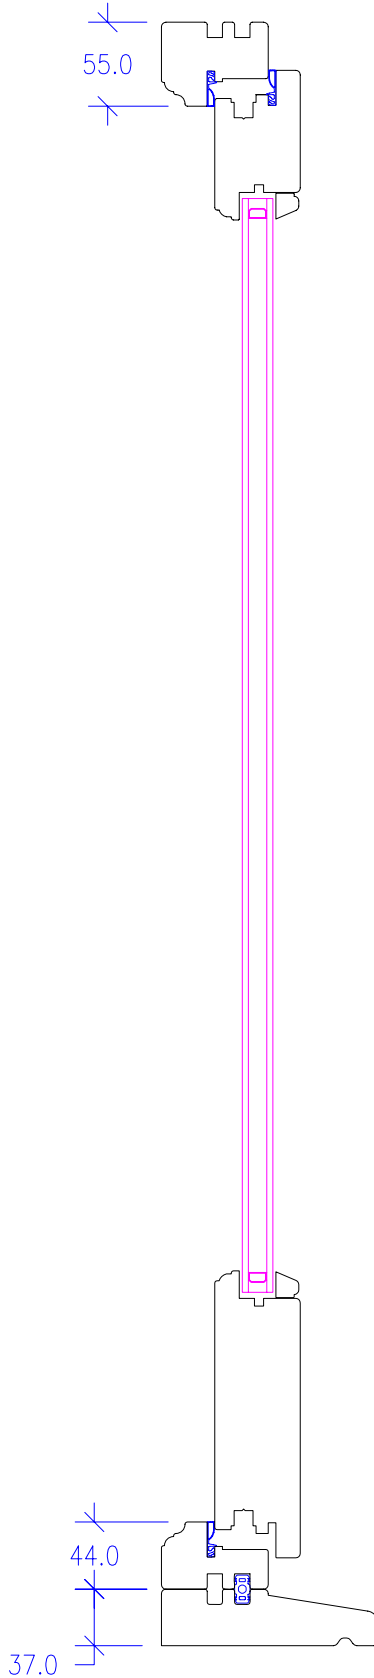

Fully Glazed Door

Part Glazed Door with
Midrail & 42mm raised
& fielded panel.

Horizontal Section

Vertical Section

Vertical Section