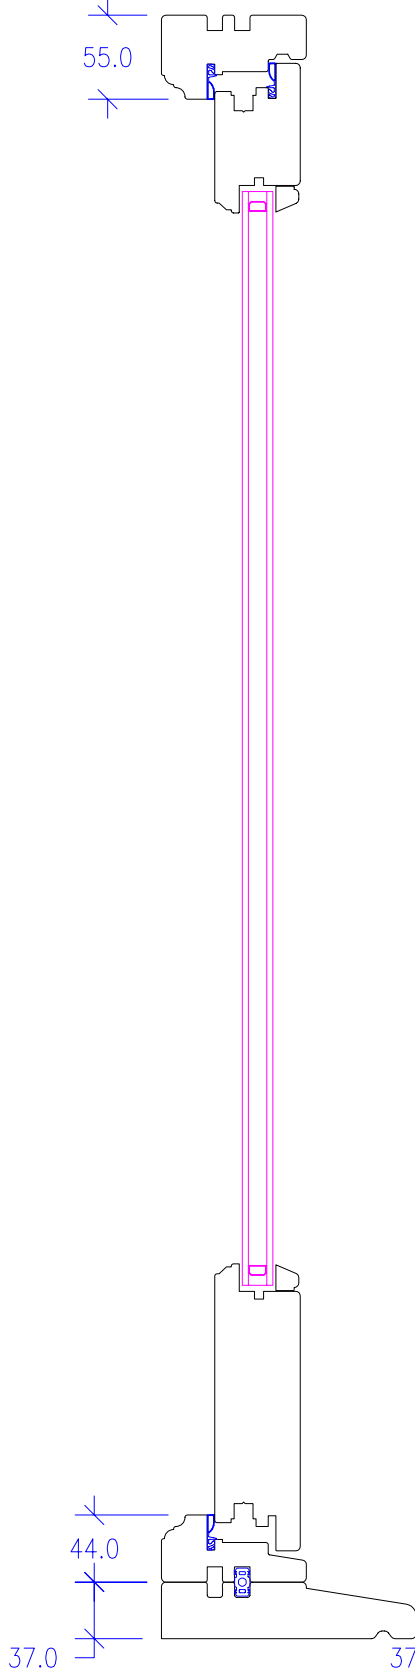

Horizontal Section

Hinged This Side

Fully Glazed Door
Vertical Section

Part Glazed Door With
Midrail And 42mm Raised
And Fielded Timber Panel.
Vertical Section