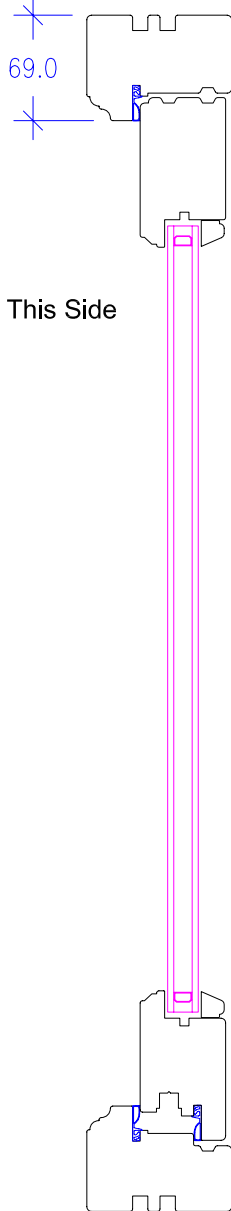

Horizontal Section

Hinged This Side

Fully Glazed Door
Vertical Section

Part Glazed Door With
Midrail And 42mm Raised
And Fielded Timber Panel.
Vertical Section