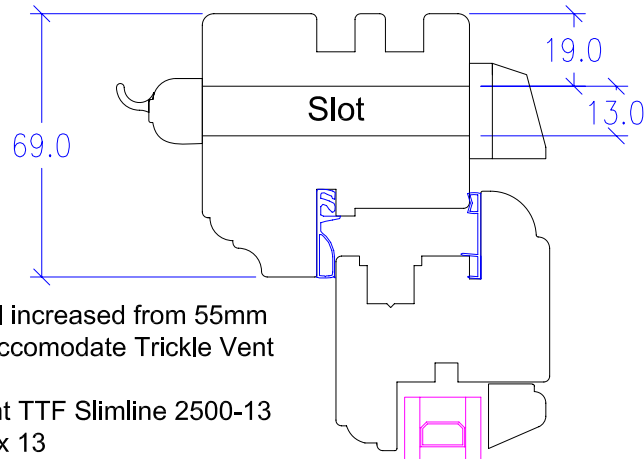

Vertical Section

Frame top rail increased from 55mm to 69mm to accommodate Trickle Vent

Standard Vent TTF Slimline 2500-13 slot size 265 x 13

If Frame is under 350mm in width use TTF Slimline 1250-13, Slot size 133 x 13