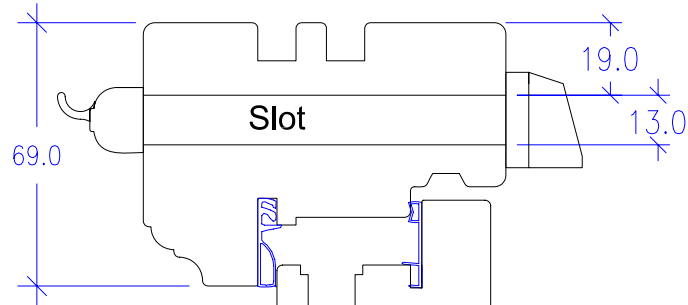

Vertical Section

Frame top rail increased from 55mm to 69mm to accommodate Trickle Vent

Standard Vent TTF Slimline 2500-13 slot size 265 x 13

If Frame is under 350mm is width use TTF Slimline 1250-13, Slot size 133 x 13