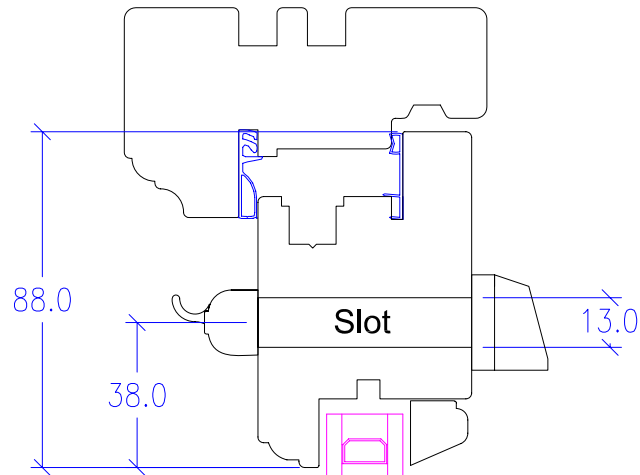

### Vertical Section

Sash top rail increased from 68mm to 88mm to accommodate Trickle Vent

Standard Vent TTF Slimline 2500-13  
slot size 265x13

If Sash Glass sightline is under 320mm  
in width use TTF Slimline 1250-13  
Slot size 133 x 13

Bottom Rail increased from 68mm to 88mm to match top rail